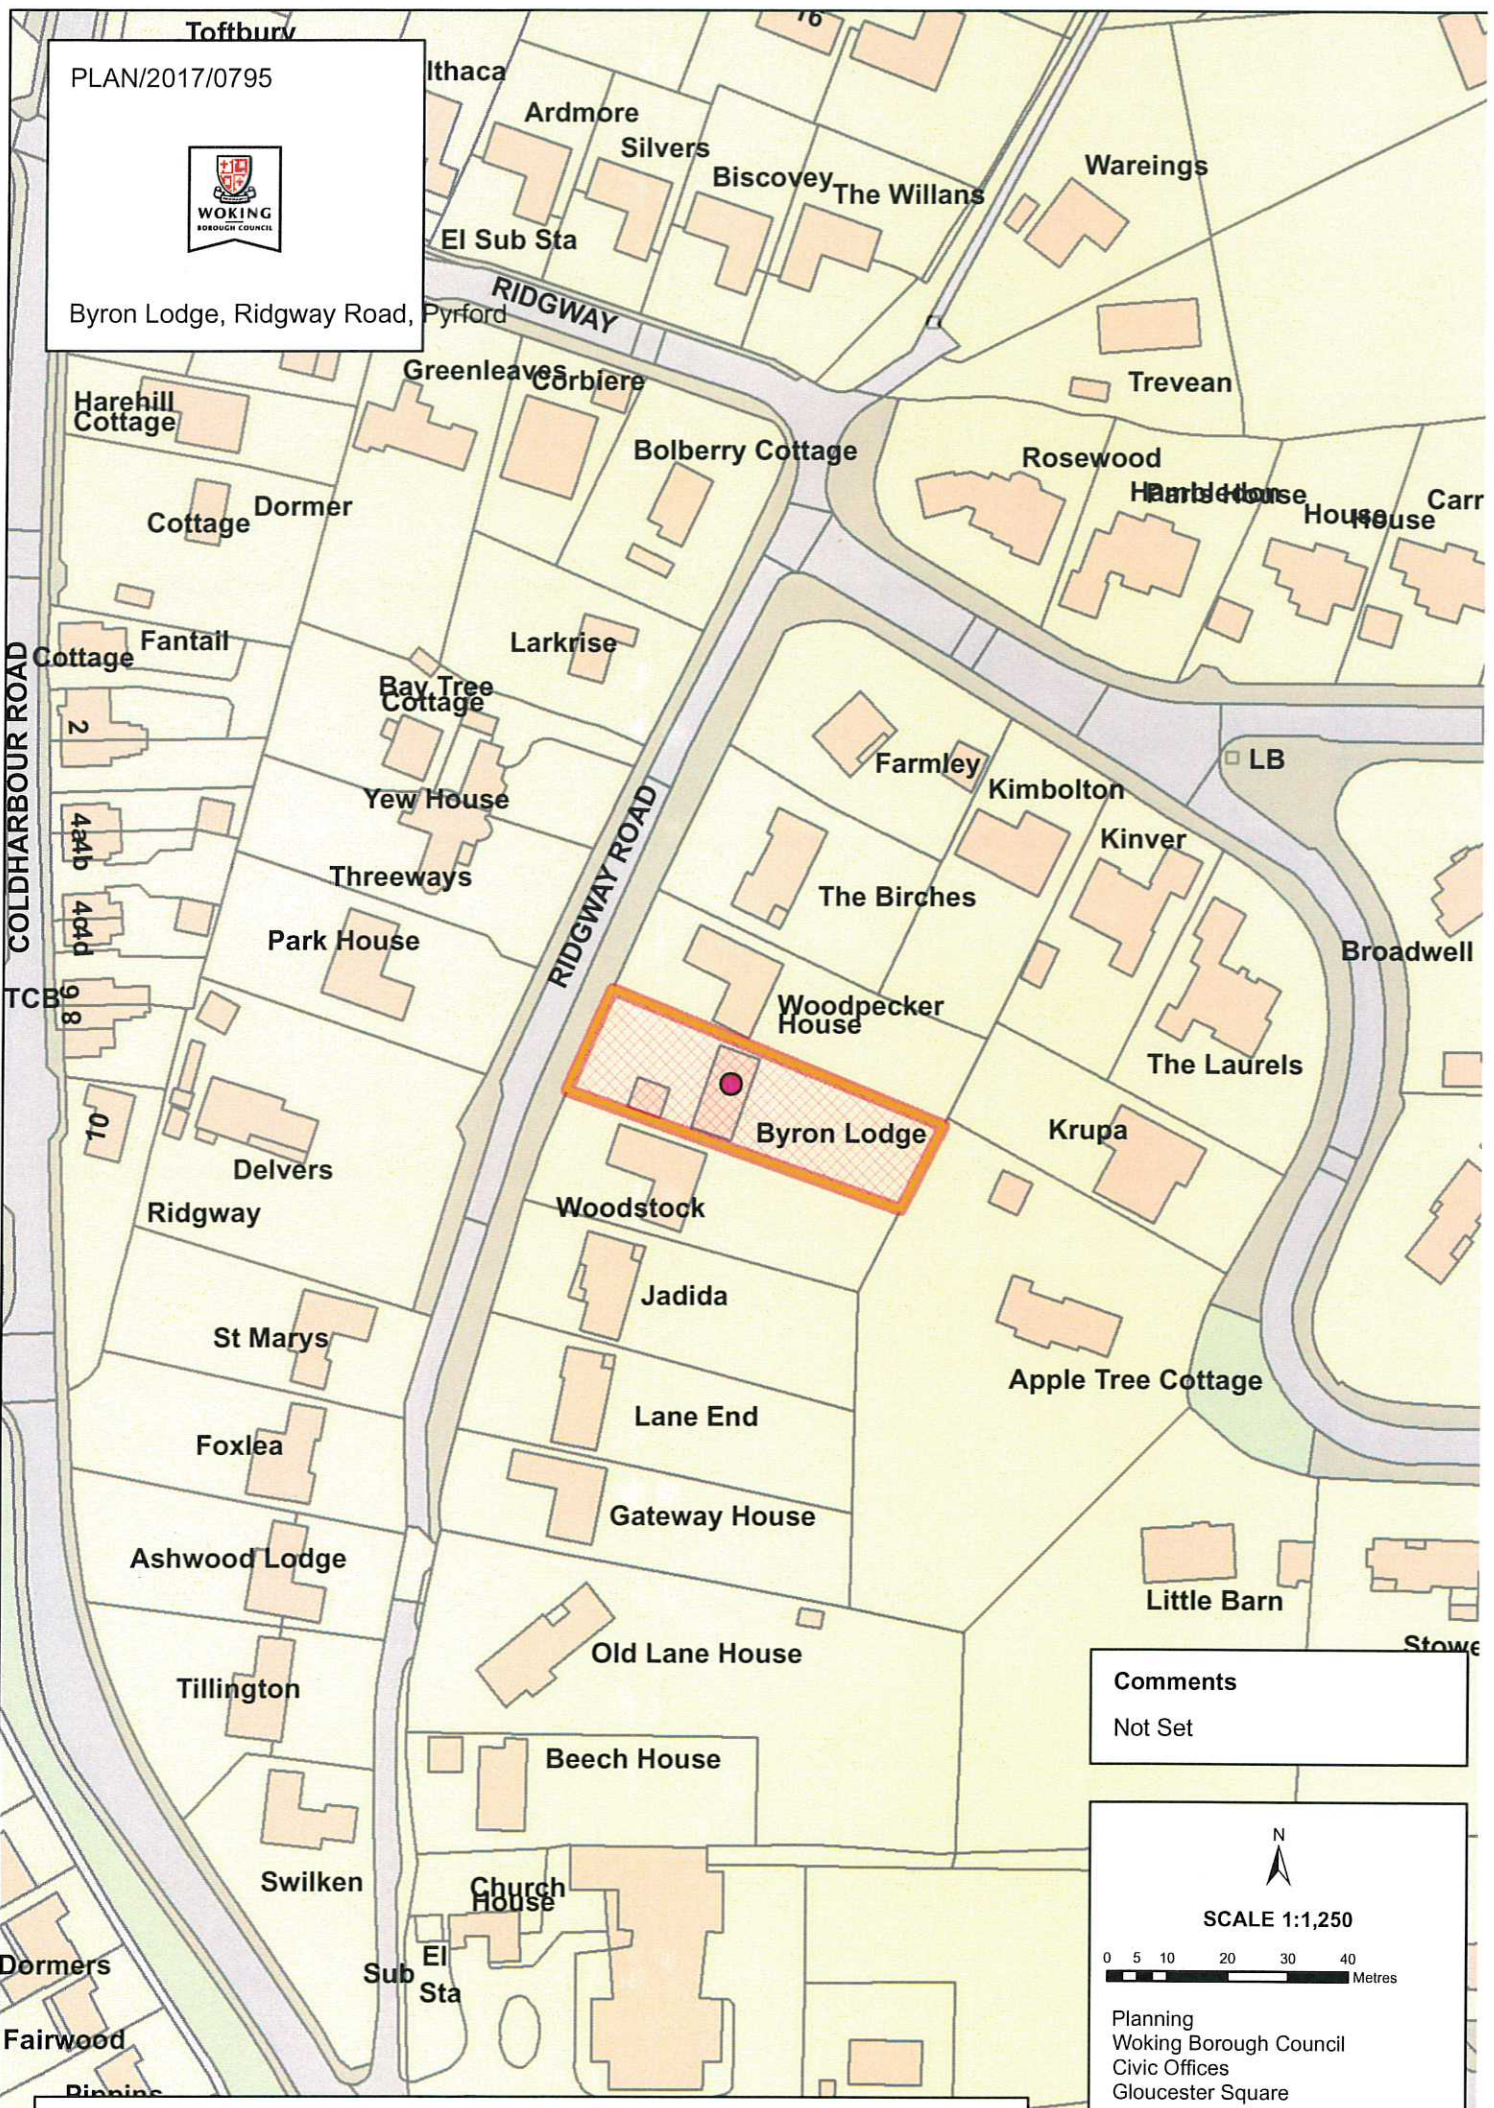

PLAN/2017/0795

Byron Lodge, Ridgway Road, Pyrford

Comments
Not Set

N

SCALE 1:1,250

0 5 10 20 30 40 Metres

Planning
Woking Borough Council
Civic Offices
Gloucester Square
Woking, Surrey GU21 6YL